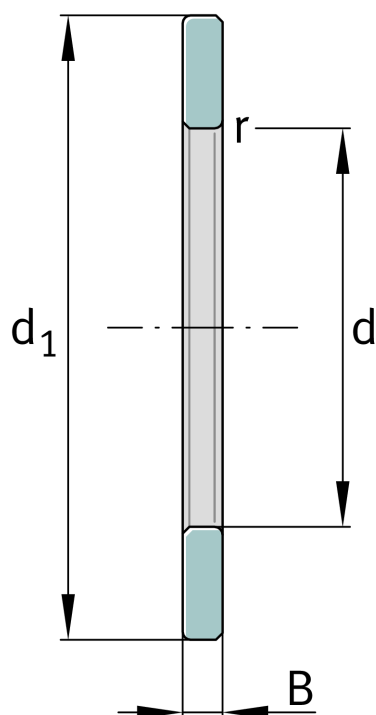

**WS81210**

Shaft locating washer

Schaeffler ID:
0000253300000Axial cylindrical roller bearings 812, single
direction, comprising K812, GS, WS

Technical information

**Main Dimensions & Performance Data**

d	50 mm	Bore diameter
d ₁	78 mm	Lip diameter shaft washer
B	6,5 mm	Height shaft washer
	137 g	Weight

Mounting dimensions

r _{min}	1 mm	minimum chamfer dimension
------------------	------	---------------------------